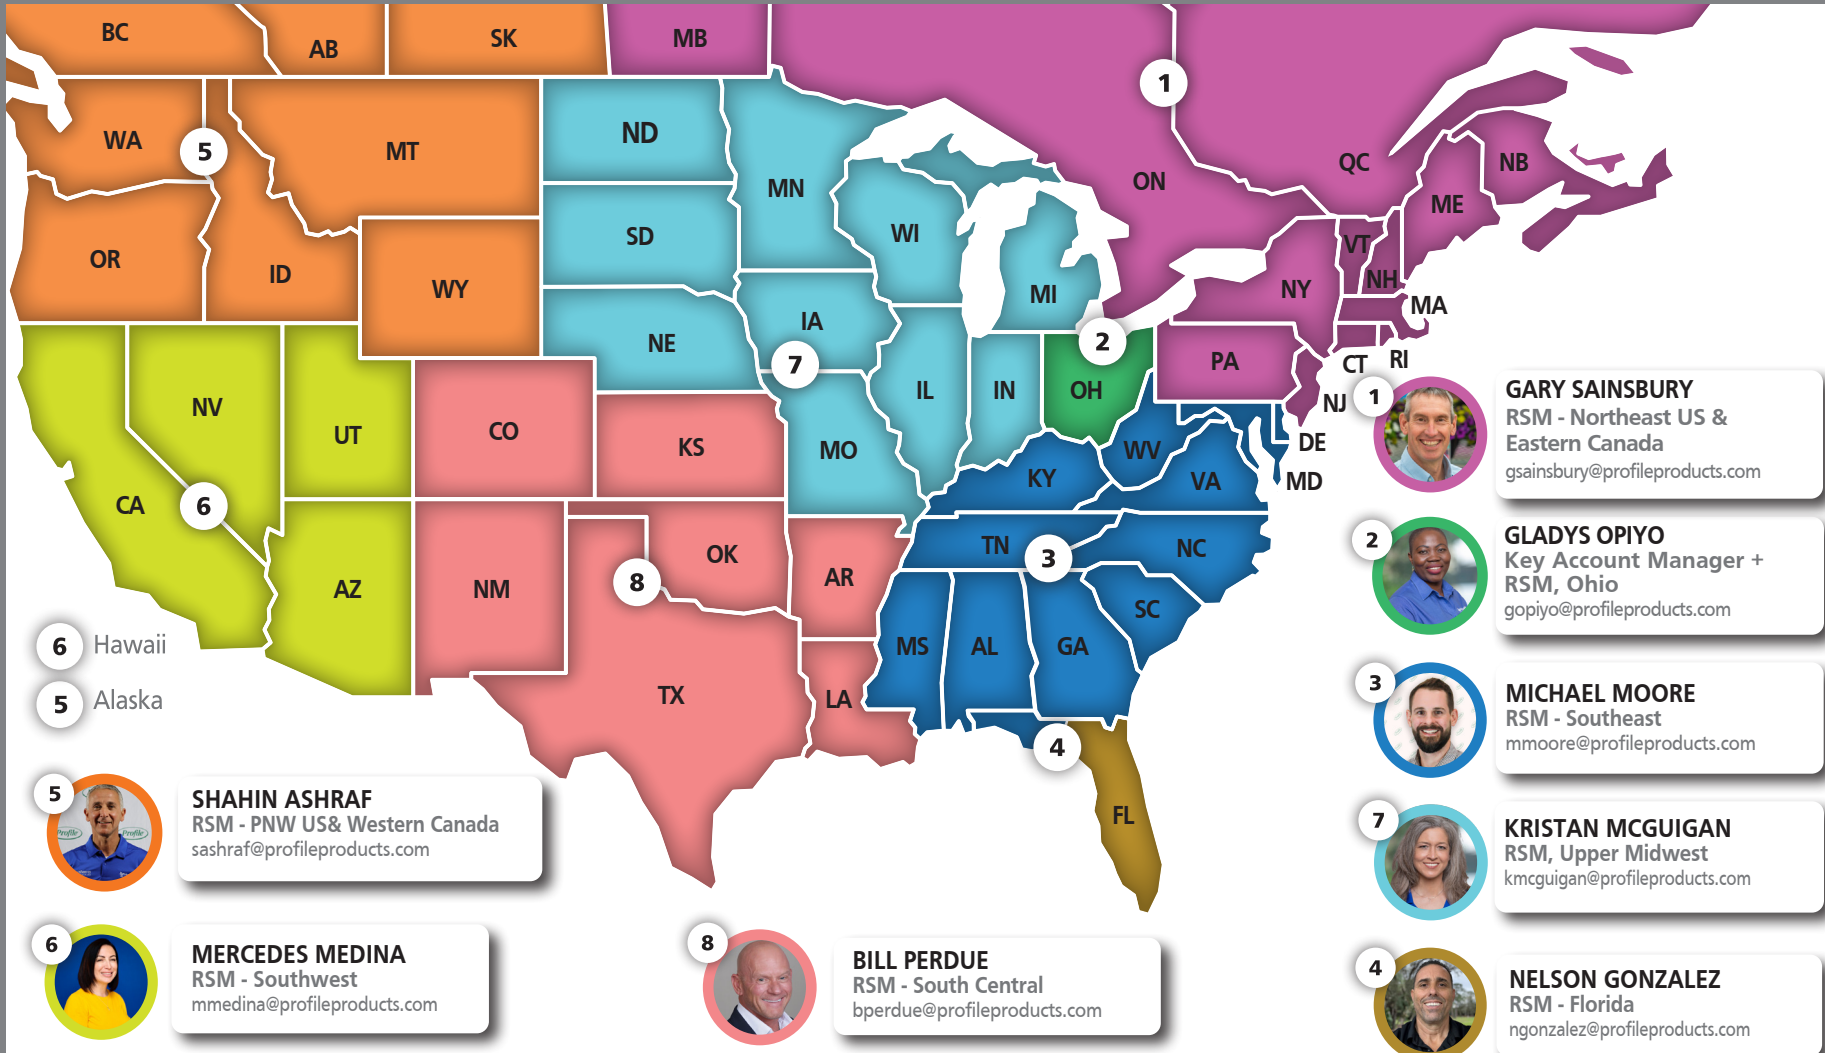

our team

- 6 Hawaii
- 5 Alaska

5  **SHAHIN ASHRAF**
RSM - PNW US & Western Canada
sashraf@profileproducts.com

6  **MERCEDES MEDINA**
RSM - Southwest
mmedina@profileproducts.com

8  **BILL PERDUE**
RSM - South Central
bperdue@profileproducts.com

1  **GARY SAINSBURY**
RSM - Northeast US & Eastern Canada
gsainsbury@profileproducts.com

2  **GLADYS OPIYO**
Key Account Manager + RSM, Ohio
gopiyo@profileproducts.com

3  **MICHAEL MOORE**
RSM - Southeast
mmoore@profileproducts.com