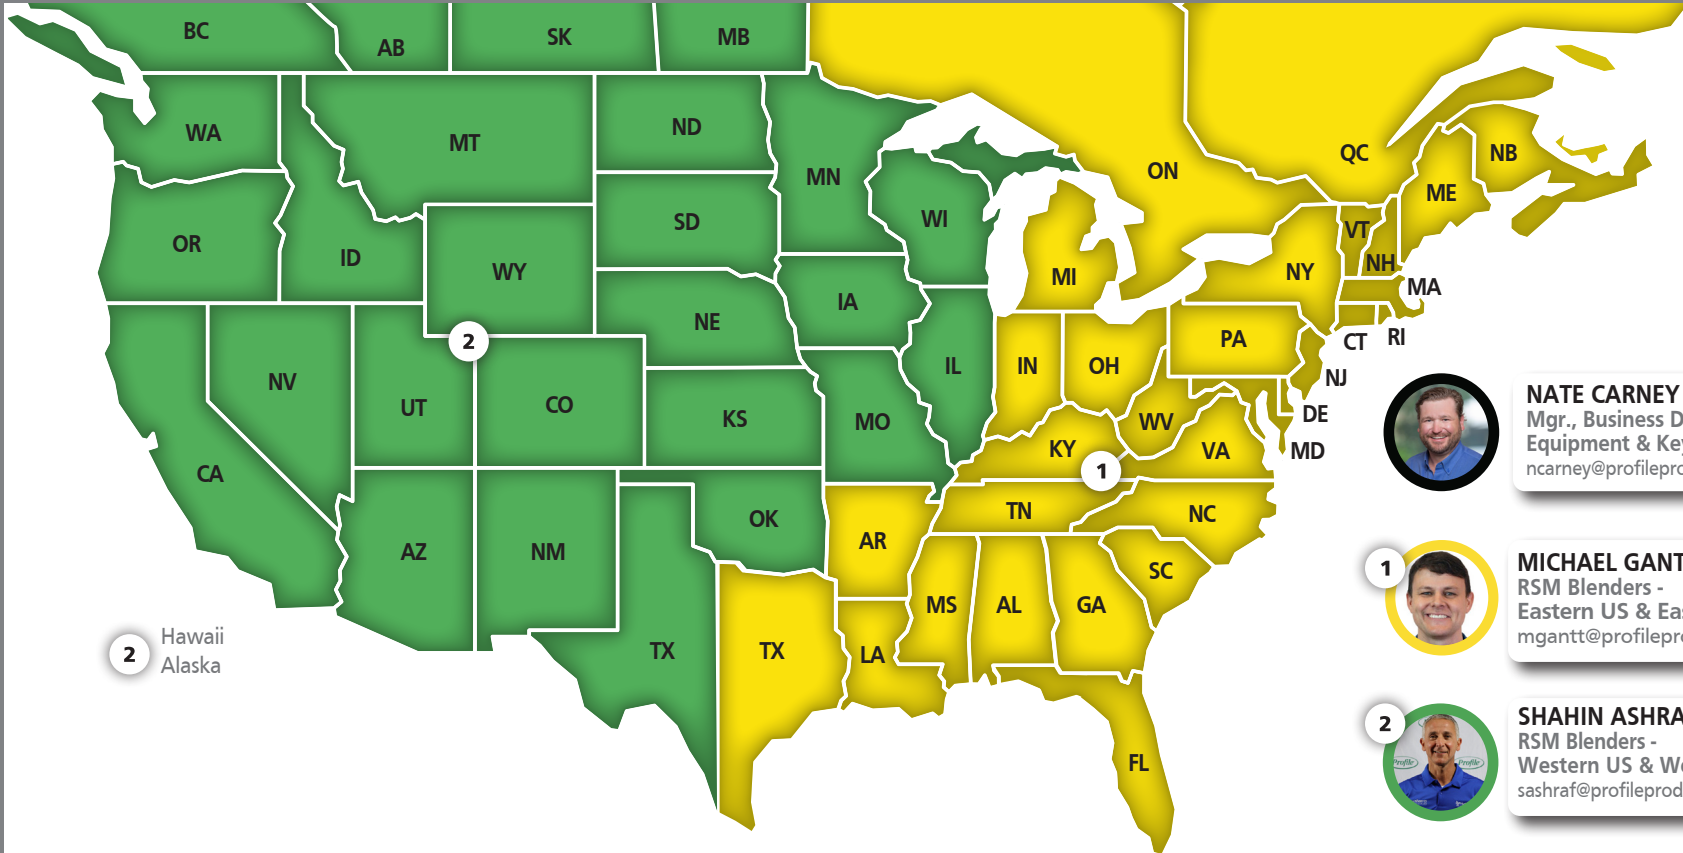

our team

NATE CARNEY
Mgr., Business Development,
Equipment & Key Accounts
ncarney@profileproducts.com

MICHAEL GANTT
RSM Blenders -
Eastern US & Eastern Canada
mgantt@profileproducts.com

SHAHIN ASHRAF
RSM Blenders -
Western US & Western Canada
sashraf@profileproducts.com

Business Development, Technical Sales and Support

JILL FIORE
National Accts Mgr, Blenders
jfiore@profileproducts.com

HARMAN GILBERT
Technical Sales Mgr.
hgilbert@profileproducts.com

JIM OWEN
Technical Sales Rep.
jowen@profileproducts.com

BRETT REEDER
FL Ag/Hort Sales and Acct Mgr
breeder@profileproducts.com

MATT GARRETT
Product Manager
mgarrett@profileproducts.com

HUNTER HOYME
Associate Product Mgr.
hhoyme@profileproducts.com

propagate • optimize • cultivate • nurture

PROFILEGROWING.COM | 800.496.0955 | +1-847.353.2148 | 750 W. LAKE COOK RD. SUITE 440 | BUFFALO GROVE, IL 60089