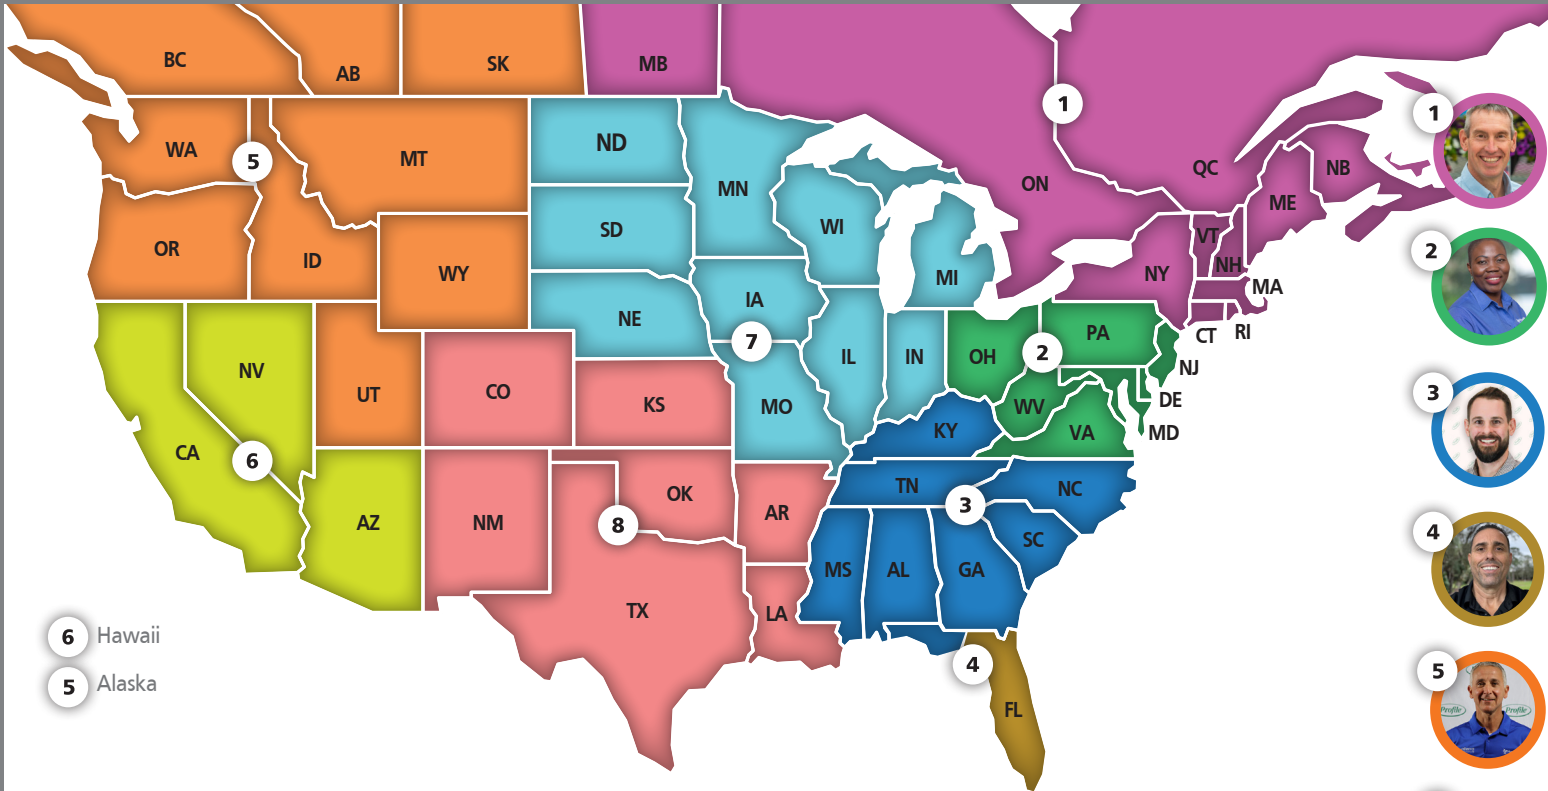

our team

- 6 Hawaii
- 5 Alaska

- 1  **GARY SAINSBURY**  
RSM, Northeast  
gsainsbury@profileproducts.com
- 2  **GLADYS OPIYO**  
RSM, Mid Atlantic  
gopiyo@profileproducts.com
- 3  **MICHAEL MOORE**  
RSM, Southeast  
mmoore@profileproducts.com
- 4  **NELSON GONZALEZ**  
RSM, Florida  
ngonzalez@profileproducts.com
- 5  **SHAHIN ASHRAF**  
SM Western US/CAN  
sashraf@profileproducts.com
- 6  **OPEN**  
RSM - Southwest
- 7  **KRISTAN MCGUIGAN**  
RSM, Upper Midwest  
kmcguigan@profileproducts.com
- 8  **BILL PERDUE**  
RSM - South Central  
bperdue@profileproducts.com